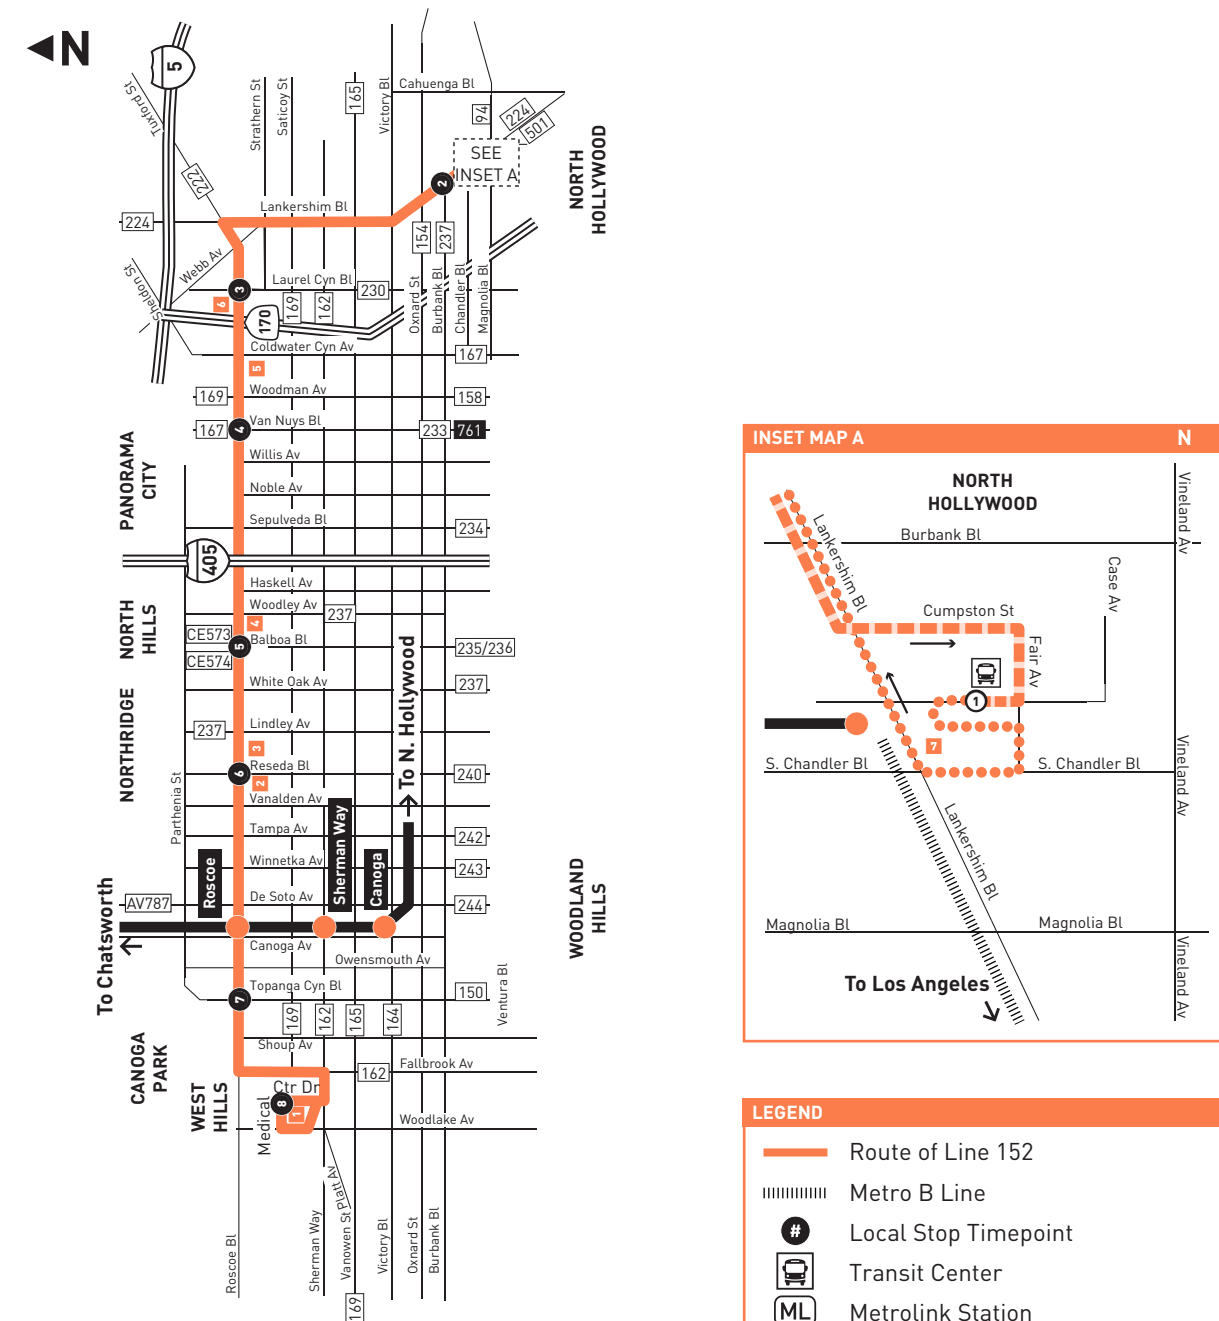

ROUTE MAP

MAP NOTES

- 1 West Hills Medical Center
- 2 Cleveland High School
- 3 Northridge Hospital
- 4 Van Nuys Airport
- 5 Kaiser-Permanente Hospital
- 6 Polytechnic High School
- 7 North Hollywood Station
B Line, G Line
Metro 90, 94, 152, 154, 155, 162, 224, 237, 501, Metro B Line, Metro G Line; BB Orange; CE549; SC757; LADOT North Hollywood DASH

INSET MAP A

- North Hollywood B Line Station
- Metro G Line
- Route of Line 152 Eastbound Only
- Route of Line 152 Westbound Only
- Metro G Line Station
- Stop & Timepoint

Connect to Metro Security 24/7.